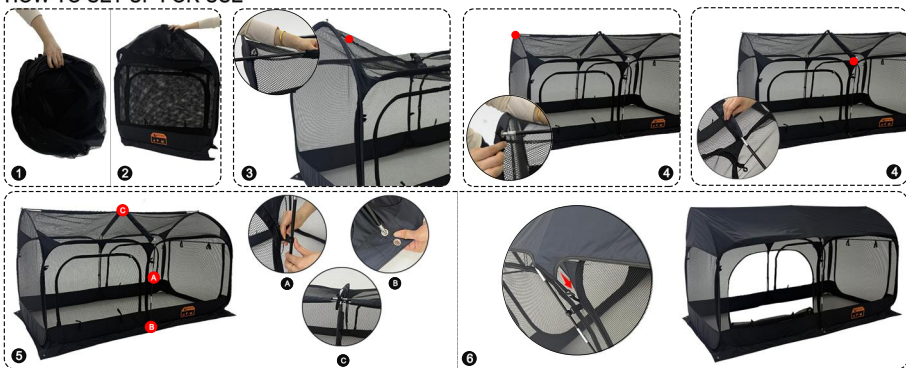

INSTRUCTIONS

Chicken Coop

SKU:EXX-PCR-F

POP UP CHICKEN COOPS
200 x 100 x 115cm

HOW TO SET UP FOR USE

HOW TO FOLD DOWN FOR STORAGE