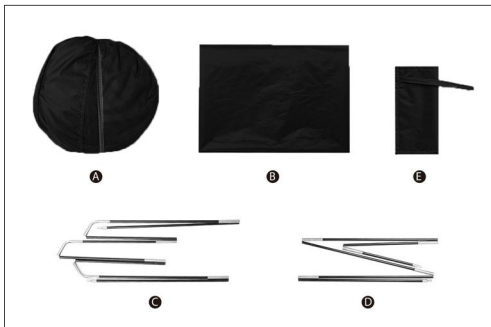

INSTRUCTIONS

Chicken Coop

SKU:EXX-PCR-F

POP UP CHICKEN COOPS
200 x 100 x 115cm

HOW TO SET UP FOR USE

HOW TO FOLD DOWN FOR STORAGE